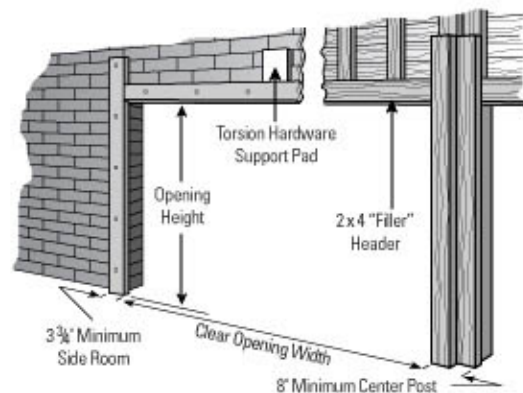

Standards

- Traditional raised panel wood grain design outside, flush white wood grain interior.
- 2 inch thick polystyrene insulation is pressure bonded between two sheets of steel for superior energy efficiency and sound resistance.
- Calculated R-factor of 9.4.
- All steel construction including interior stiles and end steel stiles for maximum structural support.
- Heavy aluminum bottom retainer for extra strength with thick vinyl weatherstrip runs the entire length of the bottom to conform with the floor and seal out the elements.
- Rugged hot dipped galvanized tracks, brackets, wide body hinges, and full steel ball bearing rollers. Torsion or extension springs deliver years of trouble-free performance and continuous smooth opening and closings.
- Inside security lock.
- Backed by a limited lifetime warranty against splitting, cracking, and rust through.

Options

- Insulation: Energy efficient polystyrene insulation pressure bonded between two sheets of steel.
- Colors: In addition to standard white, Vantage is also available in brown, almond, and sandstone, or can be painted to match any color trim.
- Windows: Decorative windows and snap-in glazing inserts are available to compliment your homes architectural style.
- Paint exclusively by

Installation Jamb Preparation

"America's Door"

1001 West Hartford • Ponca City, OK 74601