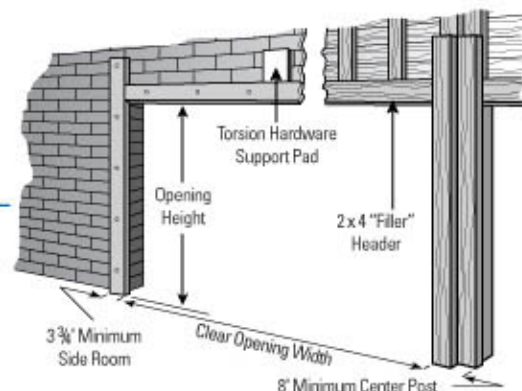

Installation Jamb Preparation

"America's Door"

1001 West Hartford • Ponca City, OK 74601